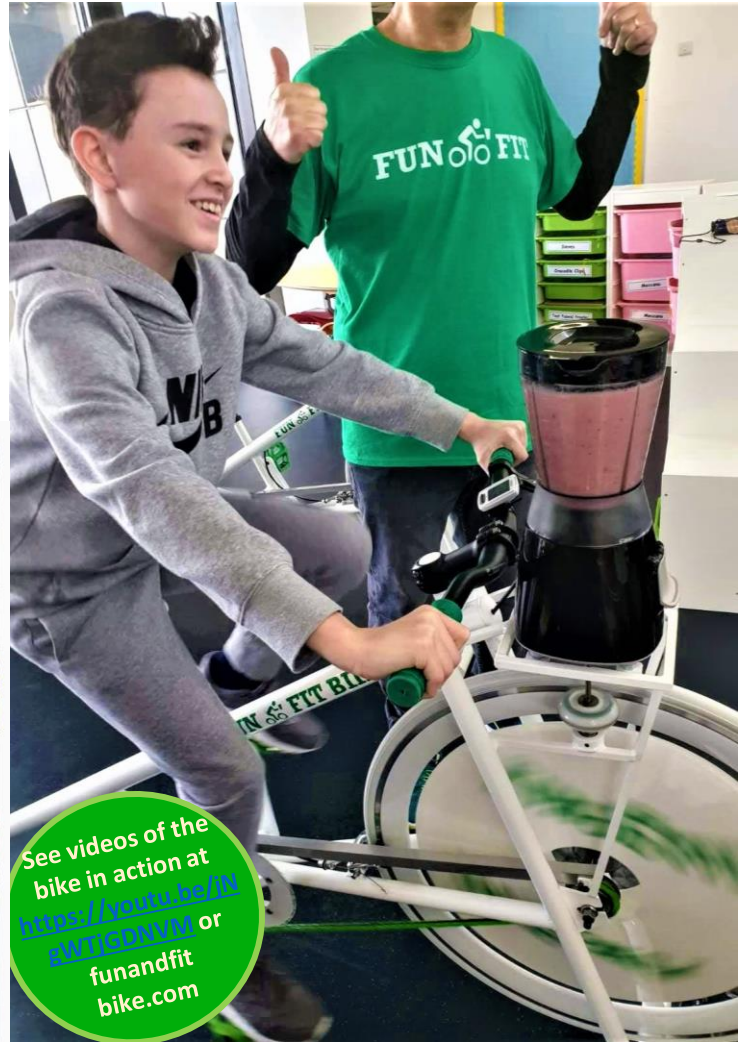

# FUN FIT BIKE

Are you looking for a great way to promote health and wellbeing to your learners?

See videos of the bike in action at <https://youtu.be/INrWTIGDNVM> or [funandfitbike.com](mailto:funandfitbike.com)

Learners of all ages love having a fun cycle and using pedal-power to make healthy drinks, measure their speed and fitness, create illuminated light box messages, power mini wind turbines or enjoy a virtual reality ride on one of the world's best cycle routes. It is a great way to impart key messages.

# FUN FIT BIKE

A unique, fun activity to measurably improve health and wellbeing awareness and attitude with learners of all ages.

We all know that a fun activity is great way to impart knowledge, influence attitude, and improve learning.

The Fun and Fit Bike experience has a host of learning activities that can be delivered in a light-touch or structured way to achieve your objectives. Most notably, it provides an enjoyable, safe, exercising cycle ride and delicious pedal-powered fresh fruit juice smoothie or shake in under two minutes. Learners of all ages love it - as do teachers and parents!